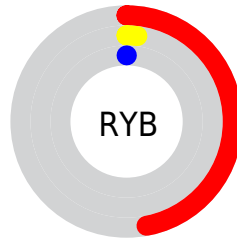

Details

The CIELab color **24.00, 44.85, 35.94** is a dark color, and the websafe version is hex **660000**. A complement of this color would be **43.68, -25.03, -10.59**, and the grayscale version is **15.61, 0.00, -0.00**.

A 20% lighter version of the original color is **44.12, 44.76, 35.81**, and **9.19, 29.15, 14.52** is the 20% darker color. If you saturate the color by 10%, you get **24.00, 44.85, 35.94**, and if you desaturate by 10%, it is **24.96, 42.58, 31.94**.

Distribution

Red (47%)

Green (2%)

Blue (0%)

Red (47%)

Yellow (2%)

Blue (0%)

Cyan (0%)