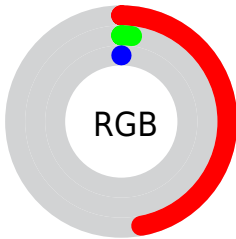

Distribution

Red (47%)

Green (2%)

Blue (0%)