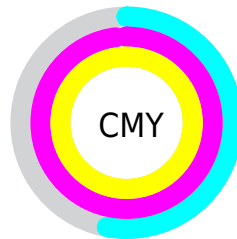

A 20% lighter version of the original color is **44.12, 44.76, 35.81**, and **9.19, 29.15, 14.52** is the 20% darker color. If you saturate the color by 10%, you get **24.00, 44.85, 35.94**, and if you desaturate by 10%, it is **24.96, 42.58, 31.94**.

Distribution

Red (47%)

Green (2%)

Blue (0%)

Red (47%)

Yellow (2%)

Blue (0%)

Cyan (0%)

Magenta (96%)

Yellow (100%)

Black (53%)

Cyan (53%)

Magenta (98%)

Yellow (100%)

Brightness & Saturation Gradients

These gradients show how the CIE Lab color 104.00, 44.85, 35.94 changes by changing the brightness by 10 percent. The first figure shows a shift by +10% for each color and the second figure -10%.