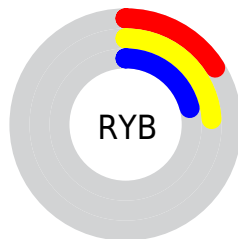

Details

The CIELab color **24.08, -9.86, 10.64** is a dark color, and the websafe version is hex **333333**. A complement of this color would be **18.83, 10.59, -10.46**, and the grayscale version is **23.02, 0.00, -0.00**.

A 20% lighter version of the original color is **43.91, -9.81, 10.58**, and **4.21, -8.59, 6.14** is the 20% darker color. If you saturate the color by 10%, you get **23.65, -12.72, 13.94**, and if you desaturate by 10%, it is **24.55, -6.91, 7.35**.

Distribution

Red (19%)

Green (24%)

Blue (16%)

Red (16%)

Yellow (24%)

Blue (21%)

Cyan (21%)

Magenta (0%)

Yellow (33%)

Black (76%)

Cyan (81%)

Magenta (76%)

Yellow (84%)

Brightness & Saturation Gradients

These gradients show how the CIELab color 104.08, -9.86, 10.64 changes by changing the brightness by 10 percent. The first figure shows a shift by +10% for each color and the second figure -10%.