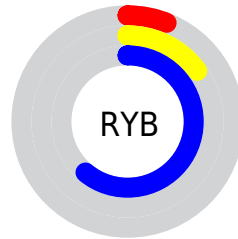

- Red (6%)
- Yellow (15%)
- Blue (61%)