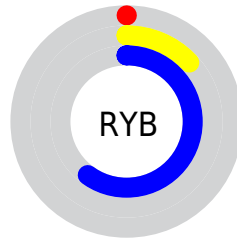

- Red (0%)
- Yellow (13%)
- Blue (60%)