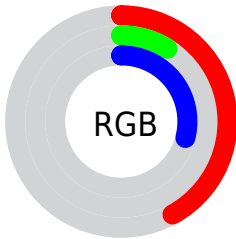

Distribution

- Red (42%)
- Green (9%)
- Blue (29%)