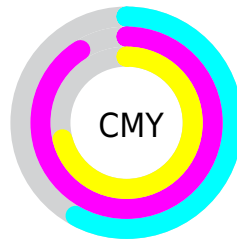

A 20% lighter version of the original color is **44.25, 41.24, -9.85**, and **8.43, 29.55, -3.71** is the 20% darker color. If you saturate the color by 10%, you get **22.99, 44.00, -8.60**, and if you desaturate by 10%, it is **25.97, 37.74, -9.87**.

Distribution

- Red (42%)
- Green (9%)
- Blue (29%)

- Red (42%)
- Yellow (9%)
- Blue (29%)

- Cyan (0%)
- Magenta (79%)
- Yellow (32%)
- Black (58%)

- Cyan (58%)
- Magenta (91%)
- Yellow (71%)

Brightness & Saturation Gradients

These gradients show how the CIE Lab color 104.26, 41.43, -9.59 changes by changing the brightness by 10 percent. The first figure shows a shift by +10% for each color and the second figure -10%.

Similar to the brightness gradients but the following saturation gradients show a change of the CIE Lab color 104.26, 41.43, -9.59 by changing the saturation by 10% instead.