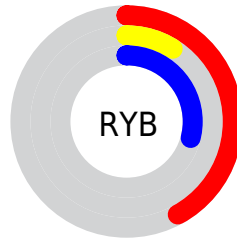

- Red (42%)
- Yellow (9%)
- Blue (29%)