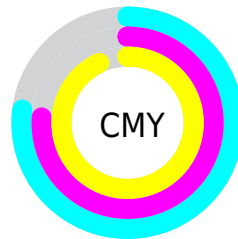

A 20% lighter version of the original color is $44.23, -7.28, 24.65$, and $4.44, -7.55, 6.51$ is the 20% darker color. If you saturate the color by 10%, you get $24.16, -8.19, 27.79$, and if you desaturate by 10%, it is $24.34, -6.87, 21.72$.

Distribution

Red (23%)

Green (24%)

Blue (7%)

Red (7%)

Yellow (24%)

Blue (8%)

Cyan (3%)

Magenta (0%)

Yellow (70%)

Black (76%)

Cyan (77%)

Magenta (76%)

Yellow (93%)

Brightness & Saturation Gradients

These gradients show how the CIE Lab color 104.24, -7.59, 24.93 changes by changing the brightness by 10 percent. The first figure shows a shift by +10% for each color and the second figure -10%.

Rectangle

The Rectangle color scheme consists of four colors that form a rectangle on the color wheel.

104.24, -7.59, 24.93

100.00, -23.98, 10.21

100.00, 7.59, -24.93

100.00, 23.98, -10.21

Sweetspot

The Sweet Spot groups the original color and five complimentary colors.