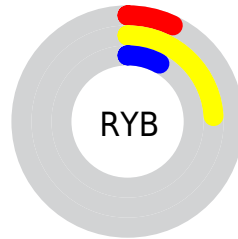

A 20% lighter version of the original color is $44.23, -7.28, 24.65$, and $4.44, -7.55, 6.51$ is the 20% darker color. If you saturate the color by 10%, you get $24.16, -8.19, 27.79$, and if you desaturate by 10%, it is $24.34, -6.87, 21.72$.

Distribution

Red (23%)

Green (24%)

Blue (7%)

Red (7%)

Yellow (24%)

Blue (8%)

Cyan (3%)