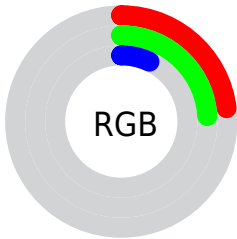

Distribution

Red (23%)

Green (24%)

Blue (7%)