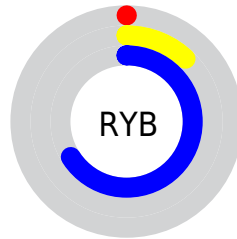

- Red (0%)
- Yellow (12%)
- Blue (66%)