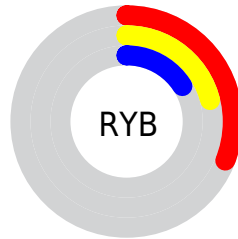

- Red (31%)
- Yellow (21%)
- Blue (16%)