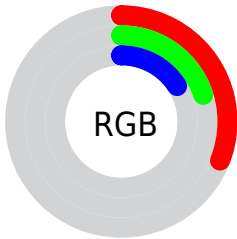

Distribution

- Red (31%)
- Green (20%)
- Blue (16%)