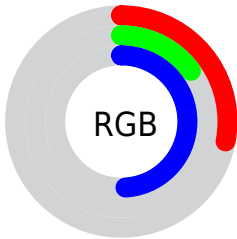

Distribution

- Red (28%)
- Green (15%)
- Blue (49%)