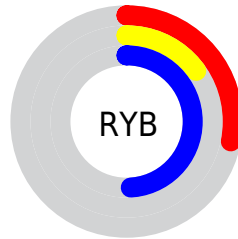

- Red (28%)
- Yellow (15%)
- Blue (49%)