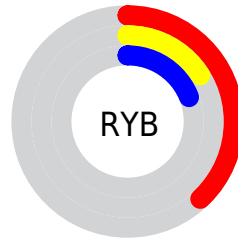

Details

The CIELab color **24.62, 25.87, 7.00** is a dark color, and the websafe version is hex **663333**. A complement of this color would be **37.01, -20.31, -0.94**, and the grayscale version is **24.59, 0.00, -0.00**.

A 20% lighter version of the original color is **44.51, 26.04, 6.82**, and **5.70, 23.69, 8.59** is the 20% darker color. If you saturate the color by 10%, you get **22.47, 30.15, 9.62**, and if you desaturate by 10%, it is **27.06, 21.27, 4.95**.

Distribution

Red (38%)

Green (16%)

Blue (19%)

Red (38%)

Yellow (16%)

Blue (19%)

Cyan (0%)