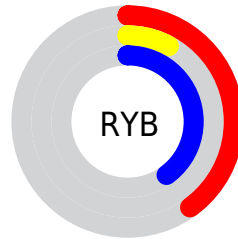

- Red (40%)
- Yellow (8%)
- Blue (40%)