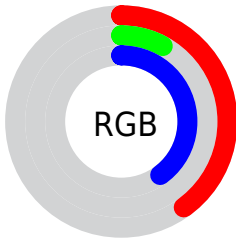

Distribution

- Red (40%)
- Green (8%)
- Blue (40%)