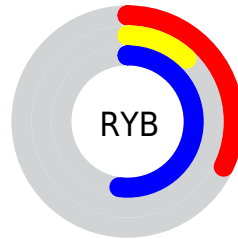

- Red (32%)
- Yellow (12%)
- Blue (52%)