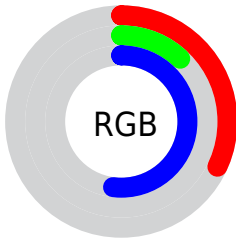

Distribution

- Red (32%)
- Green (12%)
- Blue (52%)