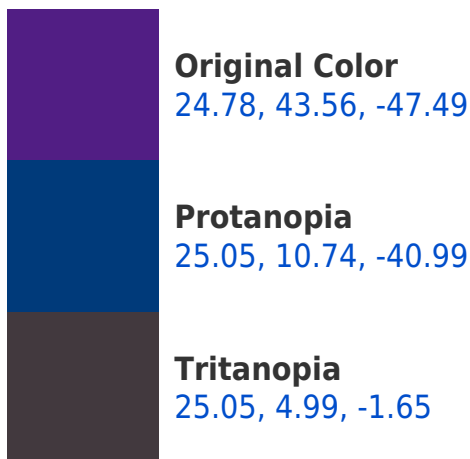

A 20% lighter version of the original color is $[44.85, 43.43, -47.40]$, and $[7.47, 35.41, -42.75]$ is the 20% darker color. If you saturate the color by 10%, you get $[22.06, 47.67, -51.97]$, and if you desaturate by 10%, it is $[28.02, 38.36, -42.19]$.

100.00, -43.56, 47.49

100.00, -47.49, -43.56

Rectangle

The Rectangle color scheme consists of four colors that form a rectangle on the color wheel.

104.78, 43.56, -47.49

100.00, 64.38, 2.84

100.00, -43.56, 47.49

Background

This preview shows how black text looks on a background with the CIELab color 104.78, 43.56, -47.49.

This preview shows how white text looks on a background with the CIELab color 104.78, 43.56, -47.49.

Dichromacy

Trichromacy

Original Color
24.78, 43.56, -47.49

Protanomaly
23.28, 22.08, -46.36

Tritanomaly
23.87, 19.59, -20.02

Monochromacy

Original Color
24.78, 43.56, -47.49

Achromatopsia
23.97, 0.00, -0.00