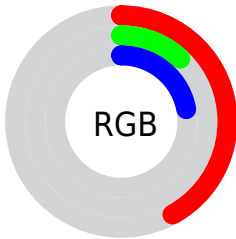

Distribution

- Red (42%)
- Green (12%)
- Blue (22%)