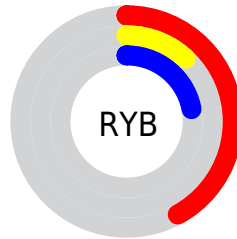

- Red (42%)
- Yellow (12%)
- Blue (22%)