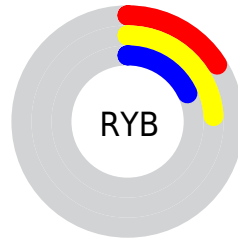

Details

The CIELab color **24.76, -6.23, 11.67** is a dark color, and the websafe version is hex **333333**. A complement of this color would be **17.93, 7.45, -11.91**, and the grayscale version is **24.11, 0.00, -0.00**.

A 20% lighter version of the original color is **44.63, -6.16, 11.69**, and **4.85, -5.71, 7.16** is the 20% darker color. If you saturate the color by 10%, you get **24.50, -7.94, 15.21**, and if you desaturate by 10%, it is **25.04, -4.43, 8.10**.

Distribution

Red (22%)

Green (24%)

Blue (16%)

Red (16%)

Yellow (24%)

Blue (18%)

Cyan (8%)