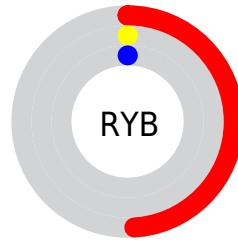

Details

The CIELab color **24.90, 47.05, 37.21** is a dark color, and the websafe version is hex **660000**. A complement of this color would be **46.84, -27.86, -8.83**, and the grayscale version is **15.21, 0.00, -0.00**.

A 20% lighter version of the original color is **44.81, 46.95, 37.37**, and **10.25, 30.37, 16.16** is the 20% darker color. If you saturate the color by 10%, you get **24.90, 47.05, 37.22**, and if you desaturate by 10%, it is **25.83, 44.87, 32.91**.

Distribution

Red (49%)

Green (0%)

Blue (0%)

Red (49%)

Yellow (0%)

Blue (0%)

Cyan (0%)