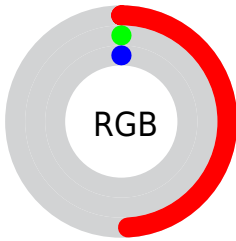

Distribution

Red (49%)

Green (0%)

Blue (0%)