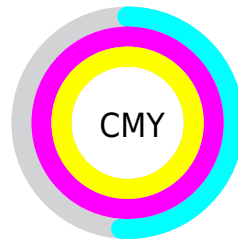

A 20% lighter version of the original color is **44.81, 46.95, 37.37**, and **10.25, 30.37, 16.16** is the 20% darker color. If you saturate the color by 10%, you get **24.90, 47.05, 37.22**, and if you desaturate by 10%, it is **25.83, 44.87, 32.91**.

Distribution

Red (49%)

Green (0%)

Blue (0%)

Red (49%)

Yellow (0%)

Blue (0%)

Cyan (0%)

Magenta (99%)

Yellow (100%)

Black (51%)

Cyan (51%)

Magenta (100%)

Yellow (100%)

Brightness & Saturation Gradients

These gradients show how the CIE Lab color 104.90, 47.05, 37.21 changes by changing the brightness by 10 percent. The first figure shows a shift by +10% for each color and the second figure -10%.