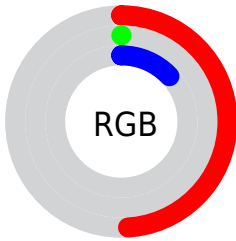

Distribution

- Red (49%)
- Green (0%)
- Blue (13%)