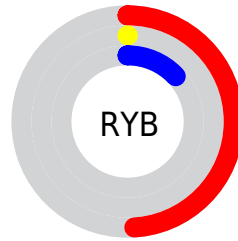

- Red (49%)
- Yellow (0%)
- Blue (13%)