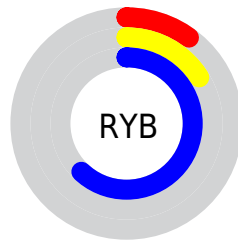

- Red (10%)
- Yellow (16%)
- Blue (62%)