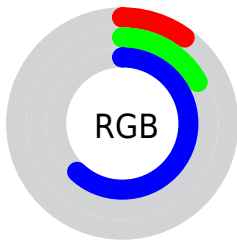

Distribution

- Red (10%)
- Green (17%)
- Blue (62%)