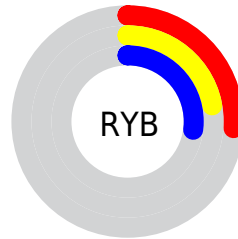

## Conversions Part 2

Format	Color
<a href="#">RYB</a>	<a href="#">66, 56, 69</a>
Decimal	<a href="#">4339781</a>
CIELab	<a href="#">25.00, 7.24, -6.39</a>
CIElCh	<a href="#">25, 9.657, 318.568</a>
Yxy	<a href="#">4.4155, 0.3078, 0.2870</a>
Android (android.graphics.Color)	<a href="#">4282529861 (0xFF423845)</a>
YUV	<a href="#">60.4720, 4.2043, 4.8481</a>
Hunter-Lab	<a href="#">21.0130, 3.4412, -2.8775</a>

# Details

The CIELab color  $[25.00, 7.24, -6.39]$  is a dark color, and the websafe version is hex  $333333$ . A complement of this color would be  $[28.04, -7.00, 6.51]$ , and the grayscale version is  $[25.51, 0.00, -0.00]$ .

A 20% lighter version of the original color is  $[45.03, 7.15, -6.24]$ , and  $[5.03, 7.29, -6.28]$  is the 20% darker color. If you saturate the color by 10%, you get  $[22.78, 11.21, -9.76]$ , and if you desaturate by 10%, it is  $[27.26, 3.35, -3.00]$ .

# Distribution

 Red (26%)

 Green (22%)

 Blue (27%)

 Red (26%)

 Yellow (22%)

 Blue (27%)

 Cyan (4%)