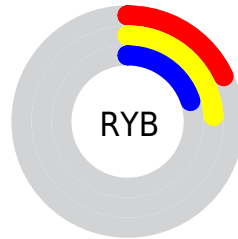

# Details

The CIELab color **25.21, -5.96, 9.03** is a dark color, and the websafe version is hex **333333**. A complement of this color would be **20.17, 6.59, -9.12**, and the grayscale version is **24.62, 0.00, -0.00**.

A 20% lighter version of the original color is **45.07, -5.67, 8.73**, and **5.29, -5.76, 7.82** is the 20% darker color. If you saturate the color by 10%, you get **24.87, -8.14, 12.55**, and if you desaturate by 10%, it is **25.58, -3.70, 5.51**.

# Distribution

Red (22%)

Green (24%)

Blue (18%)

Red (18%)

Yellow (24%)

Blue (20%)

Cyan (10%)