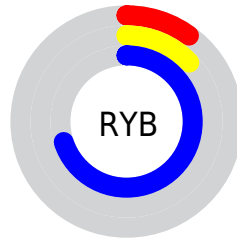

- Red (10%)
- Yellow (13%)
- Blue (70%)