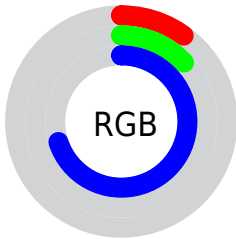

Distribution

- Red (10%)
- Green (13%)
- Blue (70%)