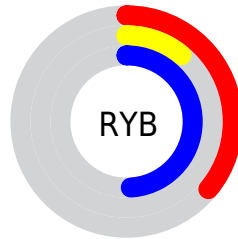

- Red (36%)
- Yellow (11%)
- Blue (49%)