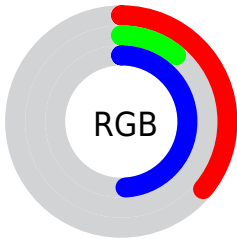

Distribution

- Red (36%)
- Green (11%)
- Blue (49%)