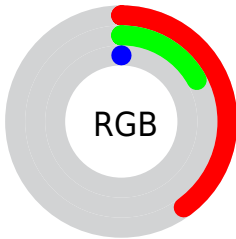

Distribution

- Red (40%)
- Green (17%)
- Blue (0%)