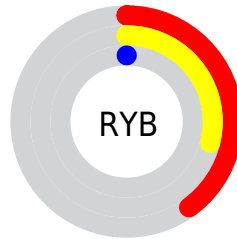

- Red (40%)
- Yellow (29%)
- Blue (0%)