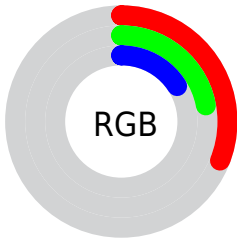

Distribution

- Red (31%)
- Green (22%)
- Blue (16%)