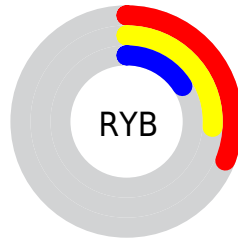

- Red (31%)
- Yellow (26%)
- Blue (16%)