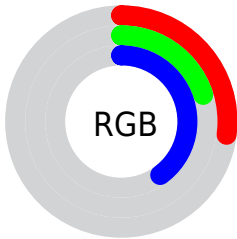

Distribution

Red (27%)

Green (20%)

Blue (40%)