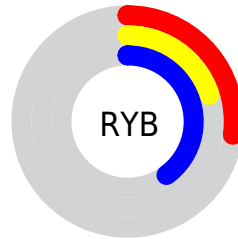

## Conversions Part 2

<b>Format</b>	<b>Color</b>
<b>R<sub>YB</sub></b>	70, 51, 102
Decimal	4600678
CIE Lab	25.65, 20.74, -27.03
CIE LCh	26, 34.070, 307.499
Yxy	4.6288, 0.2558, 0.1938
Android (android.graphics.Color)	4282790758 (0xFF463366)
YUV	62.4950, 19.4760, 6.5819
Hunter-Lab	21.5147, 13.0194, -21.1572

# Details

The CIELab color  $25.65, 20.74, -27.03$  is a dark color, and the websafe version is hex  $333366$ . A complement of this color would be  $40.54, -16.52, 26.36$ , and the grayscale version is  $26.34, 0.00, -0.00$ .

A 20% lighter version of the original color is  $45.67, 20.57, -26.77$ , and  $5.81, 20.86, -27.04$  is the 20% darker color. If you saturate the color by 10%, you get  $22.33, 25.47, -32.37$ , and if you desaturate by 10%, it is  $29.09, 16.14, -21.58$ .

# Distribution

Red (27%)

Green (20%)

Blue (40%)

Red (27%)

Yellow (20%)

Blue (40%)

Cyan (31%)