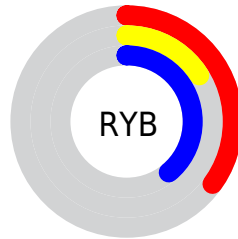

- Red (35%)
- Yellow (16%)
- Blue (39%)