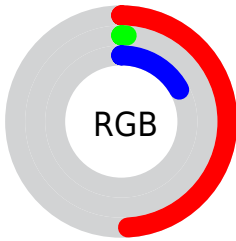

Distribution

- Red (49%)
- Green (1%)
- Blue (17%)