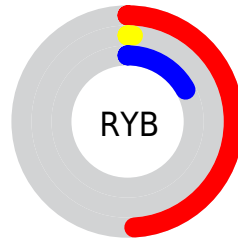

- Red (49%)
- Yellow (1%)
- Blue (17%)