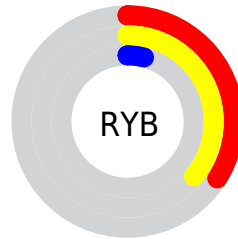

Details

The CIELab color **25.60, 14.65, 31.89** is a dark color, and the websafe version is hex **663300**. A complement of this color would be **20.09, 4.21, -28.96**, and the grayscale version is **24.59, 0.00, -0.00**.

A 20% lighter version of the original color is **45.68, 14.39, 31.81**, and **5.64, 14.86, 8.73** is the 20% darker color. If you saturate the color by 10%, you get **24.41, 17.05, 34.42**, and if you desaturate by 10%, it is **26.86, 12.26, 28.85**.

Distribution

Red (36%)

Green (20%)

Blue (4%)

Red (34%)

Yellow (36%)

Blue (4%)

Cyan (0%)