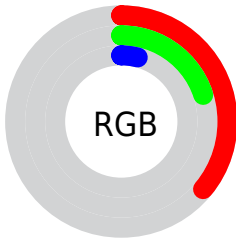

Distribution

Red (36%)

Green (20%)

Blue (4%)