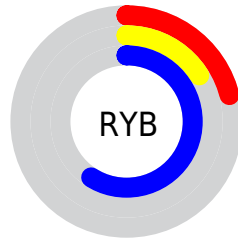

- Red (21%)
- Yellow (16%)
- Blue (59%)