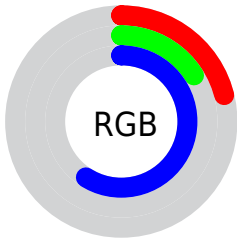

Distribution

- Red (21%)
- Green (16%)
- Blue (59%)