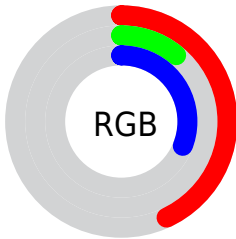

Distribution

- Red (43%)
- Green (11%)
- Blue (31%)