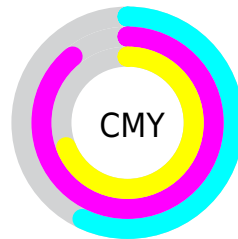

A 20% lighter version of the original color is **45.93, 40.72, -11.54**, and **9.41, 30.93, -6.00** is the 20% darker color. If you saturate the color by 10%, you get **24.45, 44.20, -11.28**, and if you desaturate by 10%, it is **27.87, 36.76, -11.41**.

Distribution

- Red (43%)
- Green (11%)
- Blue (31%)

- Red (43%)
- Yellow (11%)
- Blue (31%)

- Cyan (0%)
- Magenta (75%)
- Yellow (27%)
- Black (57%)

- Cyan (57%)
- Magenta (89%)
- Yellow (69%)

Brightness & Saturation Gradients

These gradients show how the CIE Lab color 105.94, 41.01, -11.69 changes by changing the brightness by 10 percent. The first figure shows a shift by +10% for each color and the second figure -10%.

Similar to the brightness gradients but the following saturation gradients show a change of the CIE Lab color 105.94, 41.01, -11.69 by changing the saturation by 10% instead.