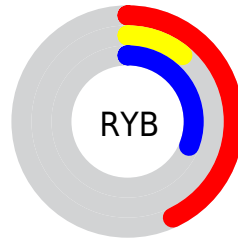

- Red (43%)
- Yellow (11%)
- Blue (31%)