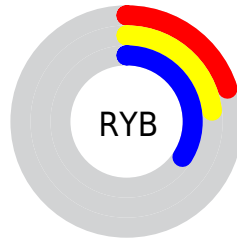

## Conversions Part 2

<b>Format</b>	<b>Color</b>
<b>RYB</b>	51, 59, 87
Decimal	3358039
CIELab	25.95, 3.41, -16.93
CIElCh	26, 17.270, 281.388
Yxy	4.7296, 0.2481, 0.2468
Android (android.graphics.Color)	4281548119 (0xFF333D57)
YUV	60.9740, 12.8308, -8.7472
Hunter-Lab	21.7476, 0.9655, -11.1628

# Details

The CIELab color **25.95, 3.41, -16.93** is a dark color, and the websafe version is hex **333366**. A complement of this color would be **33.08, -0.16, 16.95**, and the grayscale version is **25.70, 0.00, -0.00**.

A 20% lighter version of the original color is **45.89, 3.60, -17.07**, and **6.07, 3.59, -17.09** is the 20% darker color. If you saturate the color by 10%, you get **23.31, 5.05, -21.09**, and if you desaturate by 10%, it is **28.61, 2.16, -12.77**.

# Distribution

- Red (20%)
- Green (24%)
- Blue (34%)

- Red (20%)
- Yellow (23%)
- Blue (34%)

- Cyan (41%)
- Magenta (30%)
- Yellow (0%)
- Black (66%)

- Cyan (80%)
- Magenta (76%)
- Yellow (66%)