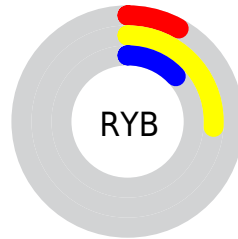

Details

The CIELab color **25.88, -13.37, 25.02** is a dark color, and the websafe version is hex **333300**. A complement of this color would be **11.06, 19.32, -26.36**, and the grayscale version is **24.04, 0.00, -0.00**.

A 20% lighter version of the original color is **45.90, -13.44, 24.98**, and **5.90, -12.05, 8.62** is the 20% darker color. If you saturate the color by 10%, you get **25.67, -14.86, 28.02**, and if you desaturate by 10%, it is **26.12, -11.74, 21.66**.

Distribution

Red (21%)

Green (26%)

Blue (8%)

Red (8%)

Yellow (26%)

Blue (13%)

Cyan (20%)