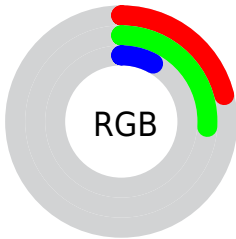

Distribution

Red (21%)

Green (26%)

Blue (8%)