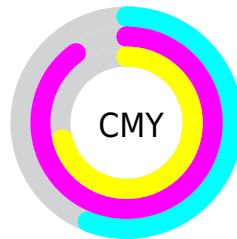

A 20% lighter version of the original color is **46.11, 41.70, -7.58**, and **9.69, 30.88, -1.70** is the 20% darker color. If you saturate the color by 10%, you get **24.55, 44.77, -6.27**, and if you desaturate by 10%, it is **27.89, 37.80, -8.04**.

Distribution

- Red (44%)
- Green (10%)
- Blue (29%)

- Red (44%)
- Yellow (10%)
- Blue (29%)

- Cyan (0%)
- Magenta (77%)
- Yellow (35%)
- Black (56%)

- Cyan (56%)
- Magenta (90%)
- Yellow (71%)

Brightness & Saturation Gradients

These gradients show how the CIE Lab color 105.99, 41.85, -7.53 changes by changing the brightness by 10 percent. The first figure shows a shift by +10% for each color and the second figure -10%.

Similar to the brightness gradients but the following saturation gradients show a change of the CIE Lab color 105.99, 41.85, -7.53 by changing the saturation by 10% instead.