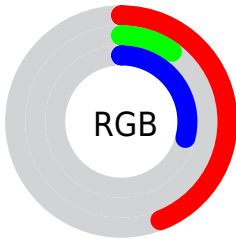

Distribution

- Red (44%)
- Green (10%)
- Blue (29%)