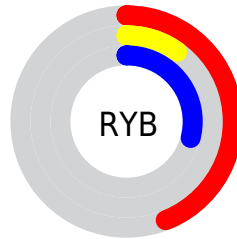

- Red (44%)
- Yellow (10%)
- Blue (29%)