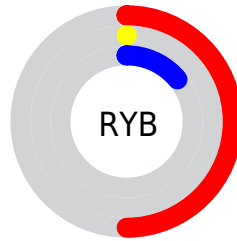

- Red (50%)
- Yellow (0%)
- Blue (14%)