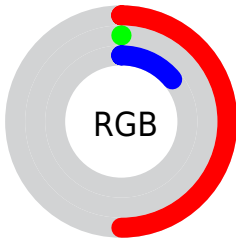

Distribution

- Red (50%)
- Green (0%)
- Blue (14%)