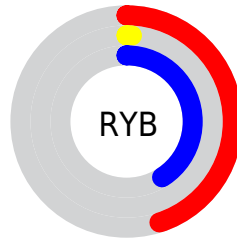

- Red (45%)
- Yellow (1%)
- Blue (41%)