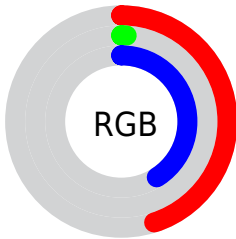

Distribution

- Red (45%)
- Green (1%)
- Blue (41%)