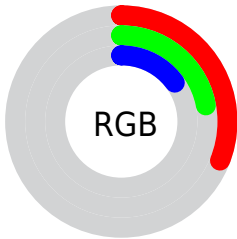

Distribution

- Red (31%)
- Green (22%)
- Blue (15%)