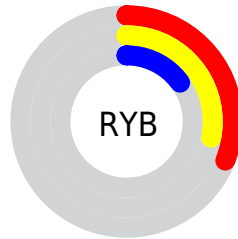

- Red (31%)
- Yellow (28%)
- Blue (15%)