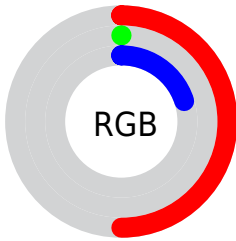

Distribution

- Red (50%)
- Green (0%)
- Blue (20%)