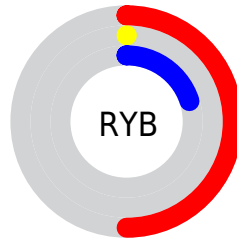

- Red (50%)
- Yellow (0%)
- Blue (20%)