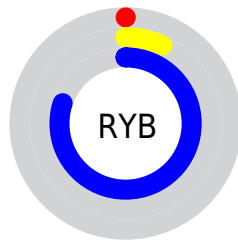

- Red (0%)
- Yellow (7%)
- Blue (80%)