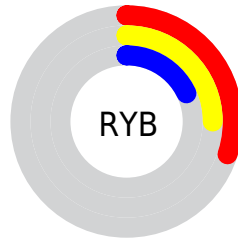

Conversions

Conversions Part 2

Format	Color
RYB	77, 64, 47
Decimal	5061167
CIELab	26.18, 6.60, 10.06
CIELCh	26, 12.032, 56.733
Yxy	4.8078, 0.3840, 0.3631
Android (android.graphics.Color)	4283251247 (0xFF4D3A2F)
YUV	62.4270, -7.6055, 12.7805
Hunter-Lab	21.9267, 3.0290, 6.2927

Details

The CIELab color $[26.18, 6.60, 10.06]$ is a dark color, and the websafe version is hex 333333 . A complement of this color would be $[26.84, -4.31, -9.05]$, and the grayscale version is $[26.42, 0.00, -0.00]$.

A 20% lighter version of the original color is $[46.18, 6.77, 10.02]$, and $[6.27, 6.27, 9.50]$ is the 20% darker color. If you saturate the color by 10%, you get $[24.58, 8.71, 12.95]$, and if you desaturate by 10%, it is $[27.82, 4.66, 7.30]$.

Distribution

-  Red (30%)
-  Green (23%)
-  Blue (18%)

-  Red (30%)
-  Yellow (25%)
-  Blue (18%)

-  Cyan (0%)
-  Magenta (25%)
-  Yellow (39%)
-  Black (70%)

-  Cyan (70%)
-  Magenta (77%)
-  Yellow (82%)