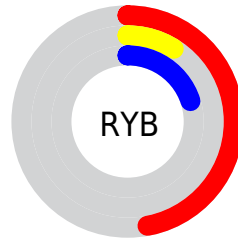

- Red (47%)
- Yellow (9%)
- Blue (20%)