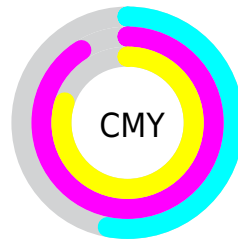

A 20% lighter version of the original color is **46.31, 42.53, 9.33**, and **10.30, 30.50, 15.01** is the 20% darker color. If you saturate the color by 10%, you get **24.93, 45.12, 13.43**, and if you desaturate by 10%, it is **28.13, 38.73, 6.07**.

Distribution

- Red (47%)
- Green (9%)
- Blue (20%)

- Red (47%)
- Yellow (9%)
- Blue (20%)

- Cyan (0%)
- Magenta (81%)
- Yellow (58%)
- Black (53%)

- Cyan (53%)
- Magenta (91%)
- Yellow (80%)

Brightness & Saturation Gradients

These gradients show how the CIELab color 106.26, 42.54, 9.30 changes by changing the brightness by 10 percent. The first figure shows a shift by +10% for each color and the second figure -10%.

Similar to the brightness gradients but the following saturation gradients show a change of the CIELab color 106.26, 42.54, 9.30 by changing the saturation by 10% instead.