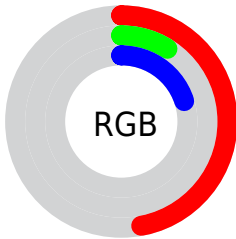

Distribution

- Red (47%)
- Green (9%)
- Blue (20%)