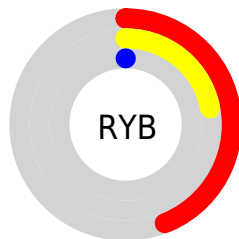

Details

The CIELab color **26.44, 31.56, 37.72** is a dark color, and the websafe version is hex **663300**. A complement of this color would be **29.97, -4.80, -27.44**, and the grayscale version is **23.67, 0.00, -0.00**.

A 20% lighter version of the original color is **46.34, 31.82, 37.83**, and **7.86, 27.60, 12.42** is the 20% darker color. If you saturate the color by 10%, you get **26.44, 31.56, 37.72**, and if you desaturate by 10%, it is **27.98, 27.97, 34.44**.

Distribution

Red (44%)

Green (15%)

Blue (0%)

Red (44%)

Yellow (22%)

Blue (0%)

Cyan (0%)