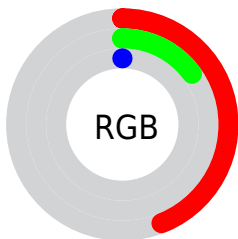

Distribution

Red (44%)

Green (15%)

Blue (0%)