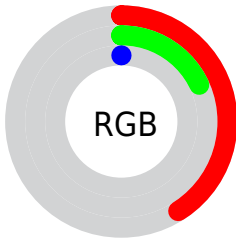

Distribution

Red (41%)

Green (18%)

Blue (0%)