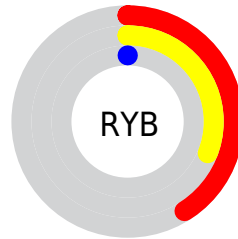

Details

The CIELab color **26.39, 24.49, 37.13** is a dark color, and the websafe version is hex **663300**. A complement of this color would be **24.49, 1.77, -31.06**, and the grayscale version is **24.44, 0.00, -0.00**.

A 20% lighter version of the original color is **46.38, 24.82, 36.98**, and **6.55, 24.65, 10.33** is the 20% darker color. If you saturate the color by 10%, you get **26.39, 24.49, 37.13**, and if you desaturate by 10%, it is **27.83, 21.34, 34.10**.

Distribution

Red (41%)

Green (18%)

Blue (0%)

Red (41%)

Yellow (31%)

Blue (0%)

Cyan (0%)