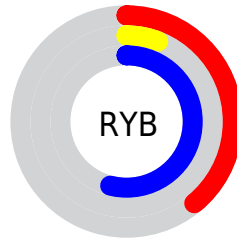

- Red (39%)
- Yellow (6%)
- Blue (54%)