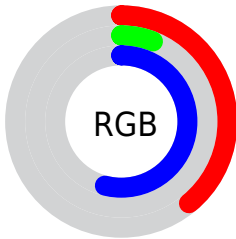

Distribution

- Red (39%)
- Green (6%)
- Blue (54%)