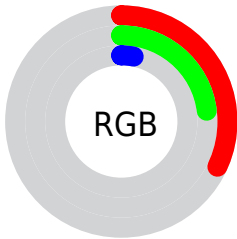

Distribution

Red (32%)

Green (23%)

Blue (3%)