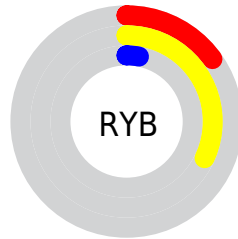

Details

The CIELab color **26.43, 4.42, 32.95** is a dark color, and the websafe version is hex **333300**. A complement of this color would be **12.72, 14.52, -34.15**, and the grayscale version is **25.27, 0.00, -0.00**.

A 20% lighter version of the original color is **46.39, 4.19, 32.86**, and **6.40, 5.05, 9.67** is the 20% darker color. If you saturate the color by 10%, you get **25.77, 5.46, 35.20**, and if you desaturate by 10%, it is **27.20, 3.25, 30.23**.

Distribution

Red (32%)

Green (23%)

Blue (3%)

Red (15%)

Yellow (32%)

Blue (3%)

Cyan (0%)