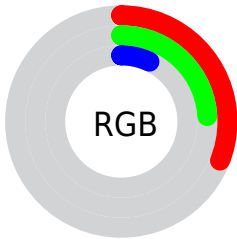

Distribution

Red (31%)

Green (24%)

Blue (7%)