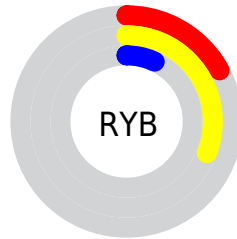

Details

The CIELab color **26.43, 2.77, 27.92** is a dark color, and the websafe version is hex **333300**. A complement of this color would be **15.17, 9.33, -28.11**, and the grayscale version is **25.66, 0.00, -0.00**.

A 20% lighter version of the original color is **46.37, 2.62, 27.79**, and **6.40, 3.20, 9.65** is the 20% darker color. If you saturate the color by 10%, you get **25.66, 3.85, 30.81**, and if you desaturate by 10%, it is **27.23, 1.85, 24.57**.

Distribution

 Red (31%)

 Green (24%)

 Blue (7%)

 Red (17%)

 Yellow (31%)

 Blue (7%)

 Cyan (0%)