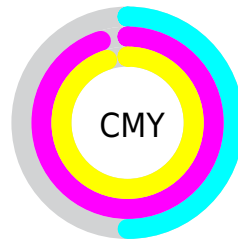

A 20% lighter version of the original color is **46.46, 45.79, 33.75**, and **11.29, 31.58, 17.77** is the 20% darker color. If you saturate the color by 10%, you get **25.55, 48.02, 37.99**, and if you desaturate by 10%, it is **27.83, 42.73, 27.52**.

Distribution

Red (50%)

Green (5%)

Blue (5%)

Red (50%)

Yellow (5%)

Blue (5%)

Cyan (0%)

Magenta (90%)

Yellow (90%)

Black (50%)

Cyan (50%)

Magenta (95%)

Yellow (95%)

Brightness & Saturation Gradients

These gradients show how the CIE Lab color 106.47, 45.85, 33.51 changes by changing the brightness by 10 percent. The first figure shows a shift by +10% for each color and the second figure -10%.