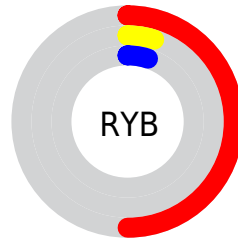

Details

The CIELab color **26.47, 45.85, 33.51** is a dark color, and the websafe version is hex **660000**. A complement of this color would be **48.36, -28.12, -8.32**, and the grayscale version is **19.65, 0.00, -0.00**.

A 20% lighter version of the original color is **46.46, 45.79, 33.75**, and **11.29, 31.58, 17.77** is the 20% darker color. If you saturate the color by 10%, you get **25.55, 48.02, 37.99**, and if you desaturate by 10%, it is **27.83, 42.73, 27.52**.

Distribution

Red (50%)

Green (5%)

Blue (5%)

Red (50%)

Yellow (5%)

Blue (5%)

Cyan (0%)