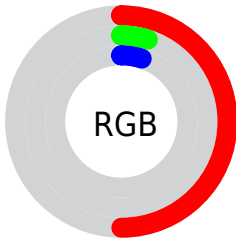

Distribution

Red (50%)

Green (5%)

Blue (5%)