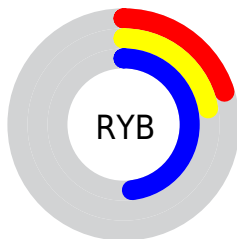

# Details

The CIELab color **26.48, 18.62, -38.58** is a dark color, and the websafe version is hex **333366**. A complement of this color would be **48.08, -6.93, 36.60**, and the grayscale version is **25.97, 0.00, -0.00**.

A 20% lighter version of the original color is **46.55, 18.48, -38.46**, and **7.43, 20.79, -37.32** is the 20% darker color. If you saturate the color by 10%, you get **22.57, 24.00, -44.96**, and if you desaturate by 10%, it is **30.57, 14.00, -31.98**.

# Distribution

 Red (20%)

 Green (22%)

 Blue (48%)

 Red (20%)

 Yellow (22%)

 Blue (48%)

 Cyan (59%)