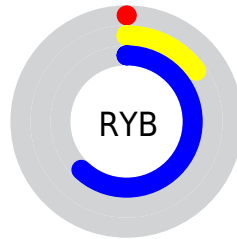

- Red (0%)
- Yellow (15%)
- Blue (62%)