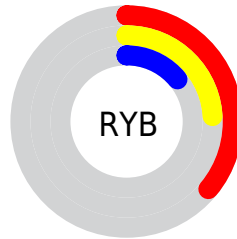

- Red (36%)
- Yellow (24%)
- Blue (14%)