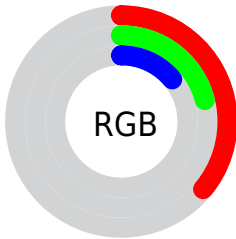

Distribution

- Red (36%)
- Green (21%)
- Blue (14%)