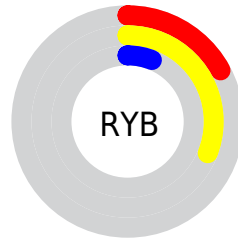

Details

The CIELab color **26.54, 3.16, 29.06** is a dark color, and the websafe version is hex **333300**. A complement of this color would be **14.83, 10.19, -29.35**, and the grayscale version is **25.70, 0.00, -0.00**.

A 20% lighter version of the original color is **46.55, 3.33, 29.17**, and **6.54, 3.82, 9.86** is the 20% darker color. If you saturate the color by 10%, you get **25.77, 4.30, 31.80**, and if you desaturate by 10%, it is **27.34, 2.17, 25.79**.

Distribution

Red (31%)

Green (24%)

Blue (6%)

Red (17%)

Yellow (31%)

Blue (6%)

Cyan (0%)

Rectangle

The Rectangle color scheme consists of four colors that form a rectangle on the color wheel.

106.54, 3.16, 29.06

100.00, -20.23, 21.10

100.00, -3.16, -29.06

100.00, 20.23, -21.10

Sweetspot

The Sweet Spot groups the original color and five complimentary colors.