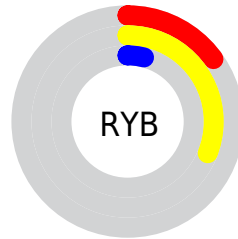

Details

The CIELab color **26.61, 3.34, 32.25** is a dark color, and the websafe version is hex **333300**. A complement of this color would be **12.70, 14.30, -33.48**, and the grayscale version is **25.49, 0.00, -0.00**.

A 20% lighter version of the original color is **46.59, 3.32, 31.98**, and **6.54, 3.82, 9.86** is the 20% darker color. If you saturate the color by 10%, you get **25.89, 4.44, 34.85**, and if you desaturate by 10%, it is **27.35, 2.30, 29.43**.

Distribution

Red (31%)

Green (24%)

Blue (4%)

Red (15%)

Yellow (31%)

Blue (4%)

Cyan (0%)